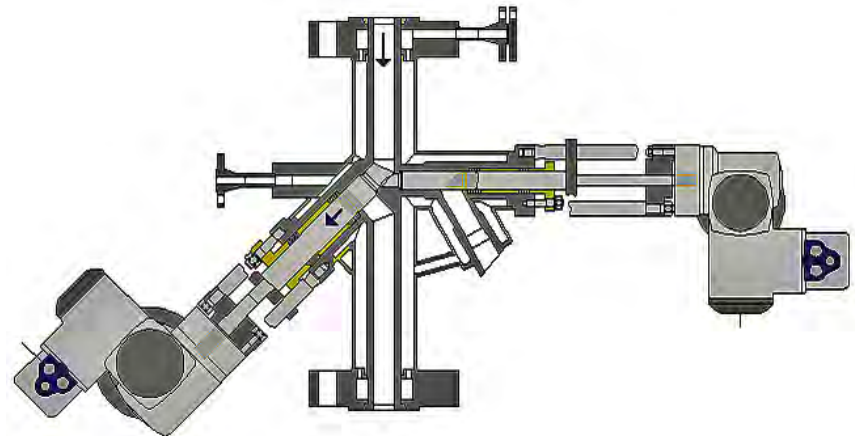

Type 32PT

Diverter Valves

Type 44YB

Type 42TK

Y Globe Valves

Type 50SK

Type 50SK

Y Globe Valve Combination