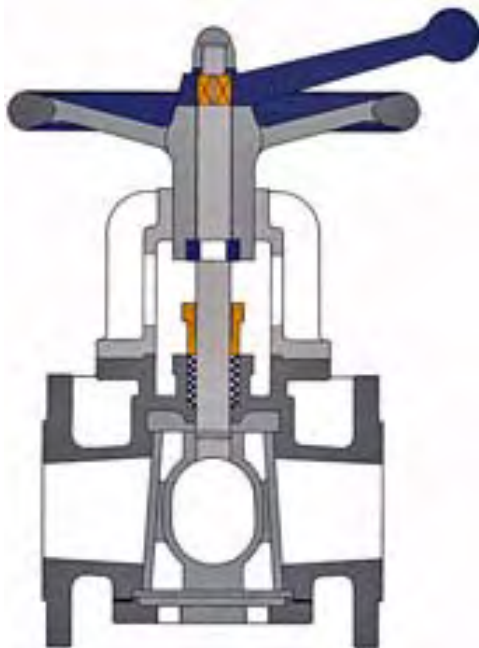

SchuF

Valve Magic

SchuF Valve Portfolio

Control Valves	Angle Control	Globe Control	Wafer Control	Backpressure Control	Pump re-circulation
Lift Plug Valves	Lift Plug On-Off Isolation	Lift Plug Switching	Lift Plug Bypass	Coker IsoPlug	Coker IsoPlug
Bottom Outlet	RAM Bottom Outlet	Disc Lowering BOV	Disc Rising BOV	Spray Rinse	
Sampling Valves	Line Sampling	Screw-In Sampling	Submersed Sampling	Wafer Sampling	
Diverter Valves	Multiport Diverter	Lift Plug Diverter	Changeover Valve	Changeover Combination	
Globe Valves	Y- Globe	Globe Control			
Tank Valves	In-Lying Disc	In-Lying Disc/Plug			
Other	High Pressure Angle	Slide Gate Valve	Distributor Valve	Ditch Valve	Line Blinds

Lift Plug Valves

Type 12DR

Type 14DR

Valves for Alumina Service

Type 16AS

Type 18AS

Valves for Alumina Service

Type 19AS