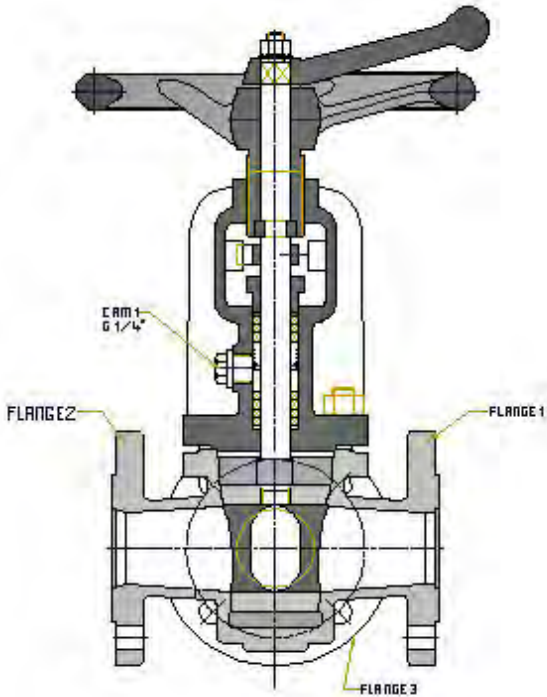

SchuF

Valve Magic

SchuF Valve Portfolio

Control Valves	Angle Control	Globe Control	Wafer Control	Backpressure Control	Pump re-circulation
Lift Plug Valves	Lift Plug On-Off Isolation	Lift Plug Switching	Lift Plug Bypass	Coker IsoPlug	Coker IsoPlug
Bottom Outlet	RAM Bottom Outlet	Disc Lowering BOV	Disc Rising BOV	Spray Rinse	
Sampling Valves	Line Sampling	Screw-In Sampling	Submersed Sampling	Wafer Sampling	
Diverter Valves	Multiport Diverter	Lift Plug Diverter	Changeover Valve	Changeover Combination	
Globe Valves	Y- Globe	Globe Control			
Tank Valves	In-Lying Disc	In-Lying Disc/Plug			
Other	High Pressure Angle	Slide Gate Valve	Distributor Valve	Ditch Valve	Line Blinds

Lift Plug Valves

Type 12DR

Type 14DR

Valves for Alumina Service

Type 16AS

Type 18AS

Valves for Alumina Service

Type 19AS