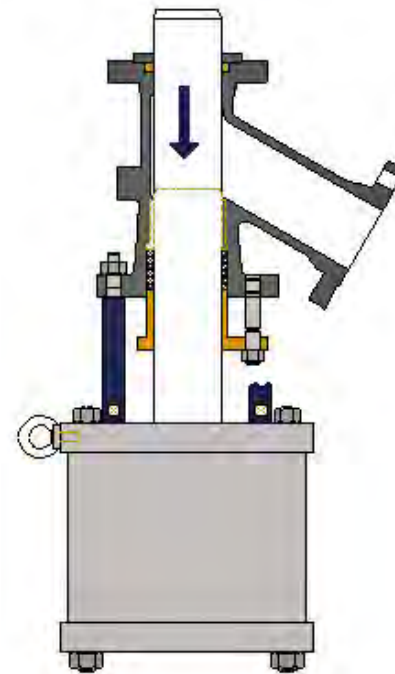

Type 26KS

Type 27SE

RAM Bottom Outlet Valves

Type 28SK

Type 28SV

Sampling Valves / Line Sampling

Type 30CH

Type 30TS

Sampling Valves / Wafer Sampling

Type 31PF

Type 31PF Combination

Sampling Valves / Wafer Sampling

Type 31PF

Type 33PS

Sampling Valves / Screw In

Type 32PG