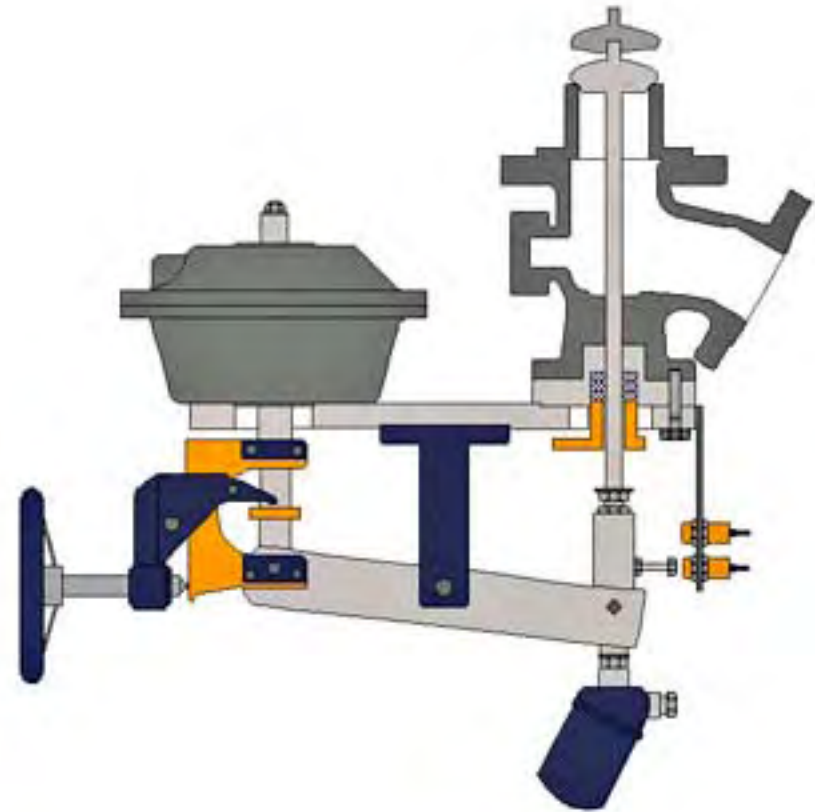

Type 50AS

Disc Bottom Outlet Valves

Type 24BM

Type 24BS

Disc Bottom Outlet Valves

Type 25BS

Type 25BF

RAM Bottom Outlet Valves

Type 26KS

Type 27SE

RAM Bottom Outlet Valves

Type 28SK

Type 28SV

Sampling Valves / Line Sampling

Type 30CH

Type 30TS