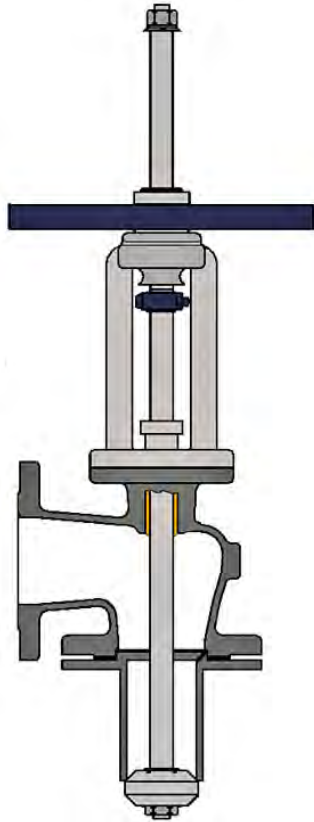

SchuF

Valve Magic

SchuF Valve Portfolio

Control Valves	Angle Control	Globe Control	Wafer Control	Backpressure Control	Pump re-circulation
Lift Plug Valves	Lift Plug On-Off Isolation	Lift Plug Switching	Lift Plug Bypass	Coker IsoPlug	Coker IsoPlug
Bottom Outlet	RAM Bottom Outlet	Disc Lowering BOV	Disc Rising BOV	Spray Rinse	
Sampling Valves	Line Sampling	Screw-In Sampling	Submersed Sampling	Wafer Sampling	
Diverter Valves	Multiport Diverter	Lift Plug Diverter	Changeover Valve	Changeover Combination	
Globe Valves	Y- Globe	Globe Control			
Tank Valves	In-Lying Disc	In-Lying Disc/Plug			
Other	High Pressure Angle	Slide Gate Valve	Distributor Valve	Ditch Valve	Line Blinds

Lift Plug Valves

Type 12DR

Type 14DR

Valves for Alumina Service

Type 16AS

Type 18AS

Valves for Alumina Service

Type 19AS

Type 50AS

Disc Bottom Outlet Valves

Type 24BM

Type 24BS

Disc Bottom Outlet Valves

Type 25BS

Type 25BF

RAM Bottom Outlet Valves

Type 26KS

Type 27SE

RAM Bottom Outlet Valves

Type 28SK

Type 28SV

Sampling Valves / Line Sampling

Type 30CH

Type 30TS