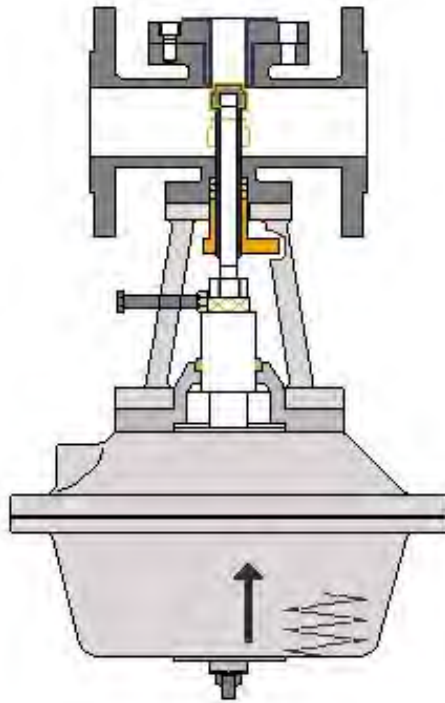

Type 26KS

Type 27SE

RAM Bottom Outlet Valves

Type 28SK

Type 28SV

Sampling Valves / Line Sampling

Type 30CH

Type 30TS

Sampling Valves / Wafer Sampling

Type 31PF

Type 31PF Combination

Sampling Valves / Wafer Sampling

Type 31PF

Type 33PS

Sampling Valves / Screw In

Type 32PG