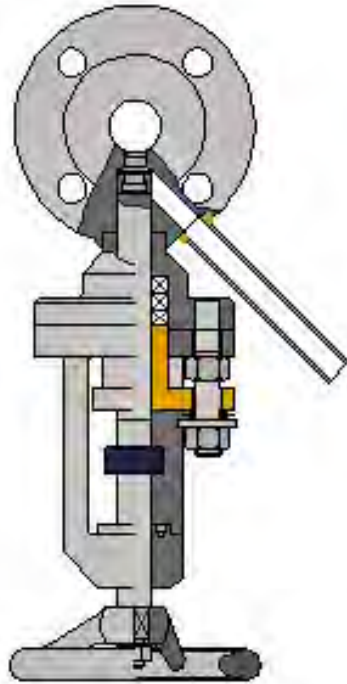

Type 50AS

Disc Bottom Outlet Valves

Type 24BM

Type 24BS

Disc Bottom Outlet Valves

Type 25BS

Type 25BF

RAM Bottom Outlet Valves

Type 26KS

Type 27SE

RAM Bottom Outlet Valves

Type 28SK

Type 28SV

Sampling Valves / Line Sampling

Type 30CH

Type 30TS

Sampling Valves / Wafer Sampling

Type 31PF

Type 31PF Combination

Sampling Valves / Wafer Sampling

Type 31PF

Type 33PS

Sampling Valves / Screw In

Type 32PG