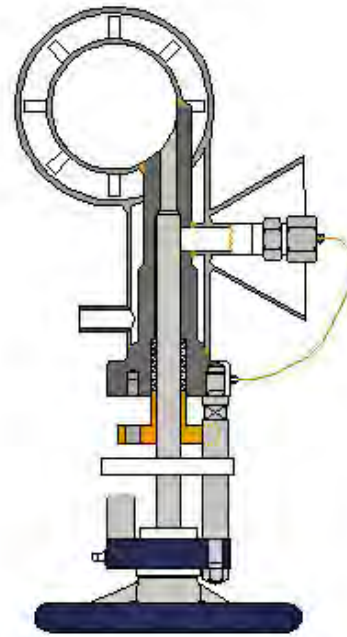

Type 50AS

Disc Bottom Outlet Valves

Type 24BM

Type 24BS

Disc Bottom Outlet Valves

Type 25BS

Type 25BF

RAM Bottom Outlet Valves

Type 26KS

Type 27SE

RAM Bottom Outlet Valves

Type 28SK

Type 28SV

Sampling Valves / Line Sampling

Type 30CH

Type 30TS

Sampling Valves / Wafer Sampling

Type 31PF

Type 31PF Combination

Sampling Valves / Wafer Sampling

Type 31PF

Type 33PS

Sampling Valves / Screw In

Type 32PG