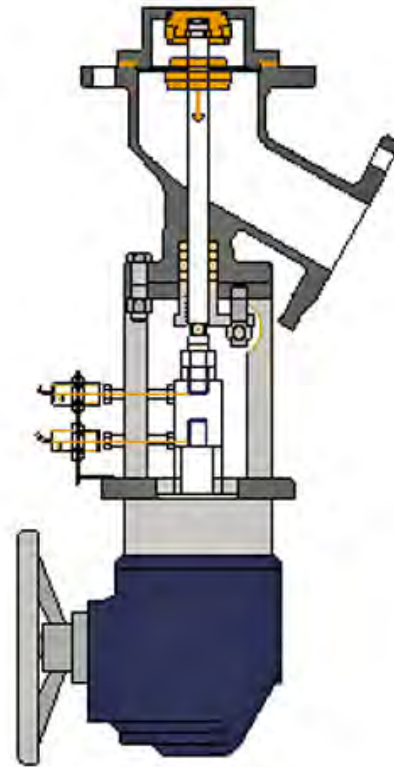

SchuF

Valve Magic

SchuF Valve Portfolio

Control Valves	Angle Control	Globe Control	Wafer Control	Backpressure Control	Pump re-circulation
Lift Plug Valves	Lift Plug On-Off Isolation	Lift Plug Switching	Lift Plug Bypass	Coker IsoPlug	Coker IsoPlug
Bottom Outlet	RAM Bottom Outlet	Disc Lowering BOV	Disc Rising BOV	Spray Rinse	
Sampling Valves	Line Sampling	Screw-In Sampling	Submersed Sampling	Wafer Sampling	
Diverter Valves	Multiport Diverter	Lift Plug Diverter	Changeover Valve	Changeover Combination	
Globe Valves	Y- Globe	Globe Control			
Tank Valves	In-Lying Disc	In-Lying Disc/Plug			
Other	High Pressure Angle	Slide Gate Valve	Distributor Valve	Ditch Valve	Line Blinds

Lift Plug Valves

Type 12DR

Type 14DR

Valves for Alumina Service

Type 16AS

Type 18AS

Valves for Alumina Service

Type 19AS

Type 50AS

Disc Bottom Outlet Valves

Type 24BM

Type 24BS

Disc Bottom Outlet Valves

Type 25BS

Type 25BF

RAM Bottom Outlet Valves

Type 26KS

Type 27SE

RAM Bottom Outlet Valves

Type 28SK

Type 28SV

Sampling Valves / Line Sampling

Type 30CH

Type 30TS