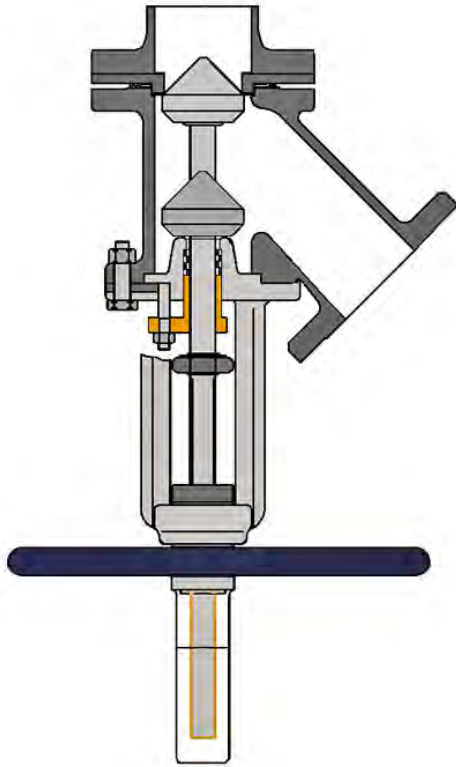

SchuF

Valve Magic

SchuF Valve Portfolio

Control Valves	Angle Control	Globe Control	Wafer Control	Backpressure Control	Pump re-circulation
Lift Plug Valves	Lift Plug On-Off Isolation	Lift Plug Switching	Lift Plug Bypass	Coker IsoPlug	Coker IsoPlug
Bottom Outlet	RAM Bottom Outlet	Disc Lowering BOV	Disc Rising BOV	Spray Rinse	
Sampling Valves	Line Sampling	Screw-In Sampling	Submersed Sampling	Wafer Sampling	
Diverter Valves	Multiport Diverter	Lift Plug Diverter	Changeover Valve	Changeover Combination	
Globe Valves	Y- Globe	Globe Control			
Tank Valves	In-Lying Disc	In-Lying Disc/Plug			
Other	High Pressure Angle	Slide Gate Valve	Distributor Valve	Ditch Valve	Line Blinds

Lift Plug Valves

Type 12DR

Type 14DR

Valves for Alumina Service

Type 16AS

Type 18AS

Valves for Alumina Service

Type 19AS

Type 50AS

Disc Bottom Outlet Valves

Type 24BM

Type 24BS

Disc Bottom Outlet Valves

Type 25BS

Type 25BF

RAM Bottom Outlet Valves

Type 26KS

Type 27SE

RAM Bottom Outlet Valves

Type 28SK

Type 28SV

Sampling Valves / Line Sampling

Type 30CH

Type 30TS