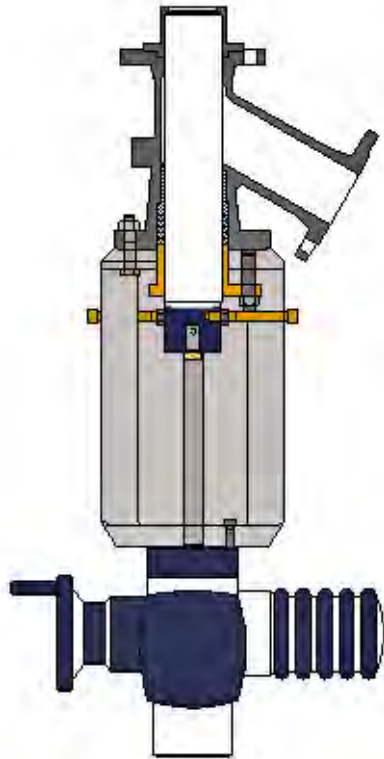

SchuF

Valve Magic

SchuF Valve Portfolio

Control Valves	Angle Control	Globe Control	Wafer Control	Backpressure Control	Pump re-circulation
Lift Plug Valves	Lift Plug On-Off Isolation	Lift Plug Switching	Lift Plug Bypass	Coker IsoPlug	Coker IsoPlug
Bottom Outlet	RAM Bottom Outlet	Disc Lowering BOV	Disc Rising BOV	Spray Rinse	
Sampling Valves	Line Sampling	Screw-In Sampling	Submersed Sampling	Wafer Sampling	
Diverter Valves	Multiport Diverter	Lift Plug Diverter	Changeover Valve	Changeover Combination	
Globe Valves	Y- Globe	Globe Control			
Tank Valves	In-Lying Disc	In-Lying Disc/Plug			
Other	High Pressure Angle	Slide Gate Valve	Distributor Valve	Ditch Valve	Line Blinds

Lift Plug Valves

Type 12DR

Type 14DR

Valves for Alumina Service

Type 16AS

Type 18AS

Valves for Alumina Service

Type 19AS

Type 50AS

Disc Bottom Outlet Valves

Type 24BM

Type 24BS

Disc Bottom Outlet Valves

Type 25BS

Type 25BF

RAM Bottom Outlet Valves

Type 26KS

Type 27SE

RAM Bottom Outlet Valves

Type 28SK

Type 28SV

Sampling Valves / Line Sampling

Type 30CH

Type 30TS