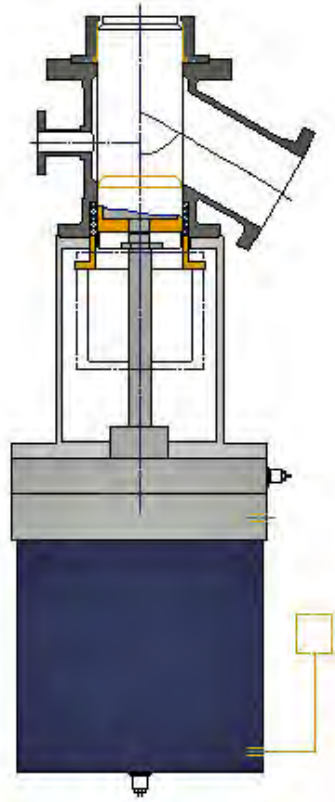

Type 50AS

Disc Bottom Outlet Valves

Type 24BM

Type 24BS

Disc Bottom Outlet Valves

Type 25BS

Type 25BF

RAM Bottom Outlet Valves

Type 26KS

Type 27SE

RAM Bottom Outlet Valves

Type 28SK

Type 28SV

Sampling Valves / Line Sampling

Type 30CH

Type 30TS