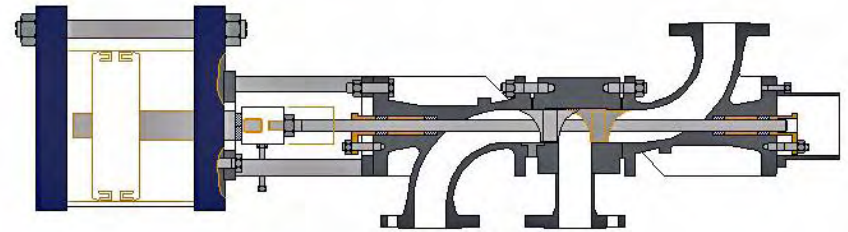

Changeover Valves

Type 60WT

Type 62WC