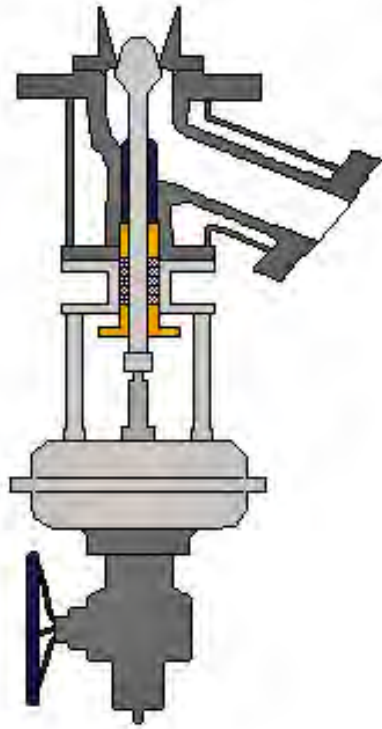

Type 50AS

Disc Bottom Outlet Valves

Type 24BM

Type 24BS

Disc Bottom Outlet Valves

Type 25BS

Type 25BF

RAM Bottom Outlet Valves

Type 32PT

Diverter Valves

Type 44YB

Type 42TK

Y Globe Valves

Type 50SK

Type 50SK

Y Globe Valve Combination

Type 51ST

Changeover Valves

Type 60WT

Type 62WC

Control Valves

Type 74DH

Type 74MS

Control Valves