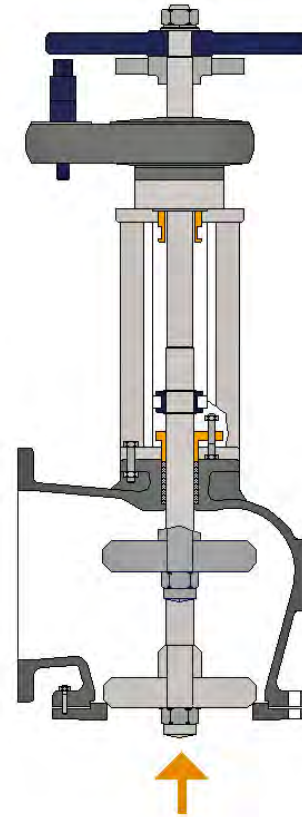

SchuF

Valve Magic

SchuF Valve Portfolio

Control Valves	Angle Control	Globe Control	Wafer Control	Backpressure Control	Pump re-circulation
Lift Plug Valves	Lift Plug On-Off Isolation	Lift Plug Switching	Lift Plug Bypass	Coker IsoPlug	Coker IsoPlug
Bottom Outlet	RAM Bottom Outlet	Disc Lowering BOV	Disc Rising BOV	Spray Rinse	
Sampling Valves	Line Sampling	Screw-In Sampling	Submersed Sampling	Wafer Sampling	
Diverter Valves	Multiport Diverter	Lift Plug Diverter	Changeover Valve	Changeover Combination	
Globe Valves	Y- Globe	Globe Control			
Tank Valves	In-Lying Disc	In-Lying Disc/Plug			
Other	High Pressure Angle	Slide Gate Valve	Distributor Valve	Ditch Valve	Line Blinds

Lift Plug Valves

Type 12DR

Type 14DR

Valves for Alumina Service

Type 16AS

Type 18AS

Valves for Alumina Service

Type 19AS

Type 50AS

Disc Bottom Outlet Valves

Type 24BM

Type 24BS

Disc Bottom Outlet Valves

Type 25BS

Type 25BF

RAM Bottom Outlet Valves

Type 26KS

Type 27SE

RAM Bottom Outlet Valves

Type 28SK

Type 28SV

Sampling Valves / Line Sampling

Type 30CH

Type 30TS