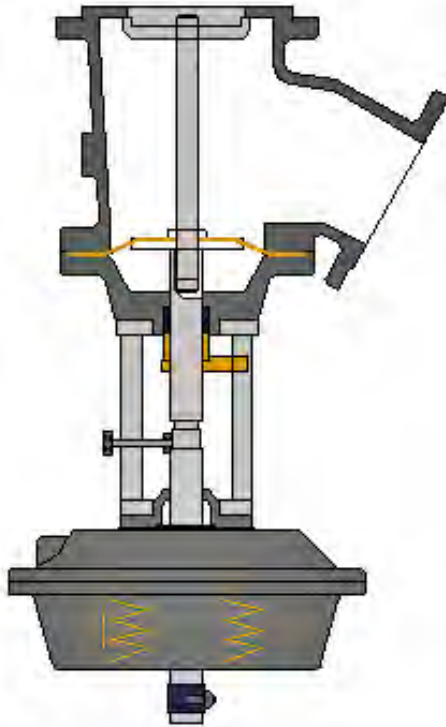

SchuF

Valve Magic

SchuF Valve Portfolio

Control Valves	Angle Control	Globe Control	Wafer Control	Backpressure Control	Pump re-circulation
Lift Plug Valves	Lift Plug On-Off Isolation	Lift Plug Switching	Lift Plug Bypass	Coker IsoPlug	Coker IsoPlug
Bottom Outlet	RAM Bottom Outlet	Disc Lowering BOV	Disc Rising BOV	Spray Rinse	
Sampling Valves	Line Sampling	Screw-In Sampling	Submersed Sampling	Wafer Sampling	
Diverter Valves	Multiport Diverter	Lift Plug Diverter	Changeover Valve	Changeover Combination	
Globe Valves	Y- Globe	Globe Control			
Tank Valves	In-Lying Disc	In-Lying Disc/Plug			
Other	High Pressure Angle	Slide Gate Valve	Distributor Valve	Ditch Valve	Line Blinds

Lift Plug Valves

Type 12DR

Type 14DR

Valves for Alumina Service

Type 16AS

Type 18AS

Valves for Alumina Service

Type 19AS

Type 50AS

Disc Bottom Outlet Valves

Type 24BM

Type 24BS

Disc Bottom Outlet Valves

Type 25BS

Type 25BF

RAM Bottom Outlet Valves

Type 26KS

Type 27SE

RAM Bottom Outlet Valves

Type 28SK

Type 28SV

Sampling Valves / Line Sampling

Type 30CH

Type 30TS