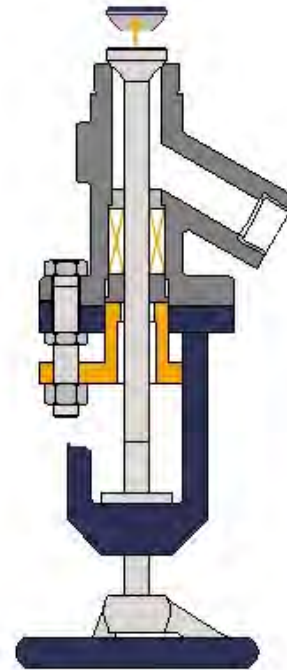

Type 50AS

Disc Bottom Outlet Valves

Type 24BM

Type 24BS

Disc Bottom Outlet Valves

Type 25BS

Type 25BF

RAM Bottom Outlet Valves

Type 26KS

Type 27SE

RAM Bottom Outlet Valves

Type 28SK

Type 28SV

Sampling Valves / Line Sampling

Type 30CH

Type 30TS

Sampling Valves / Wafer Sampling

Type 31PF

Type 31PF Combination

Sampling Valves / Wafer Sampling

Type 31PF

Type 33PS

Sampling Valves / Screw In

Type 32PG

Type 32PT

Diverter Valves

Type 44YB

Type 42TK

Y Globe Valves

Type 50SK

Type 50SK

Y Globe Valve Combination