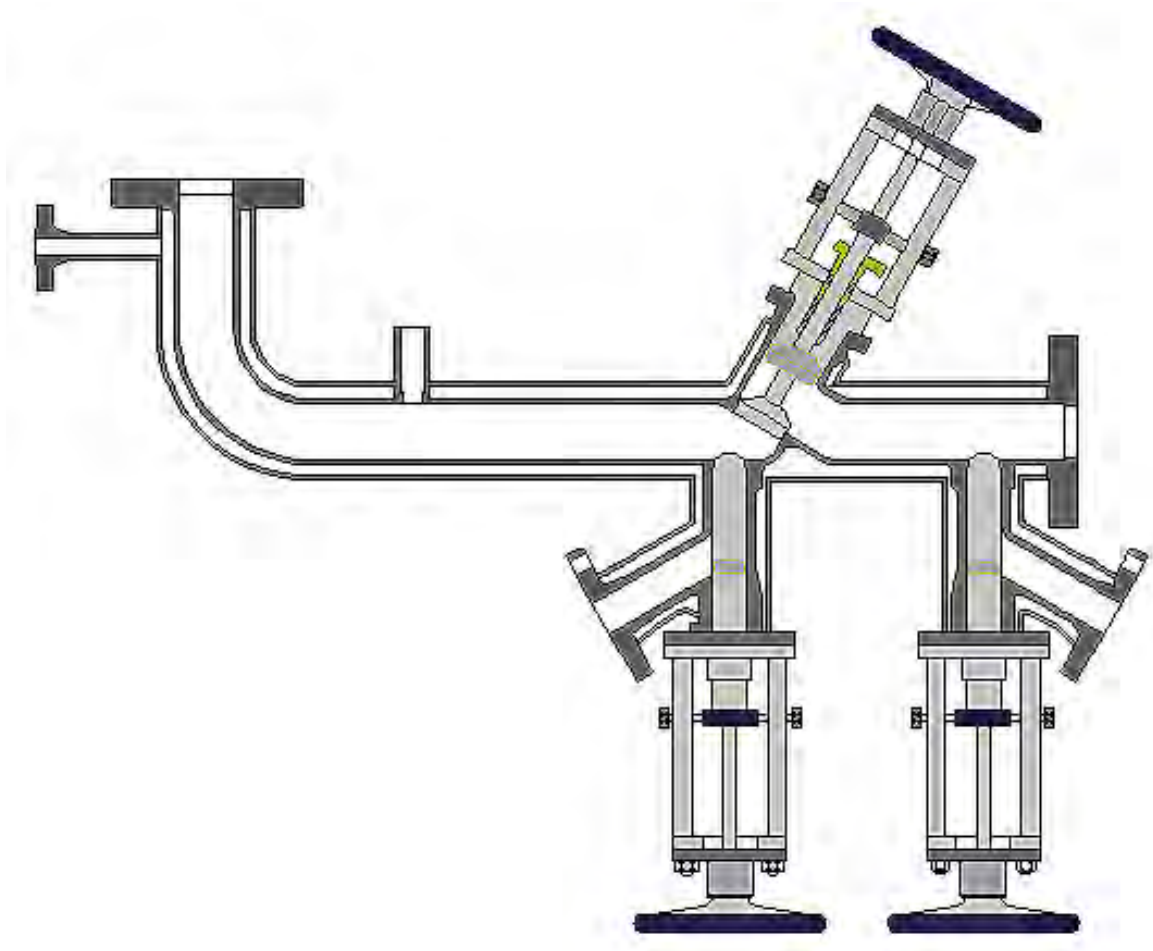

Type 32PT

Diverter Valves

Type 44YB

Type 42TK

Y Globe Valves

Type 50SK

Type 50SK

Y Globe Valve Combination