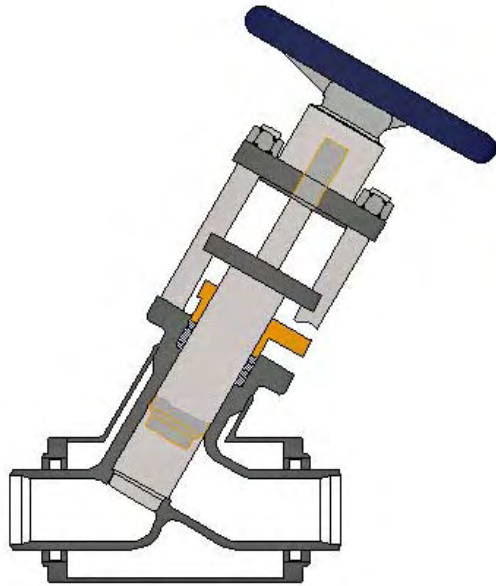

Type 32PT

Diverter Valves

Type 44YB

Type 42TK

Y Globe Valves

Type 50SK

Type 50SK

Y Globe Valve Combination