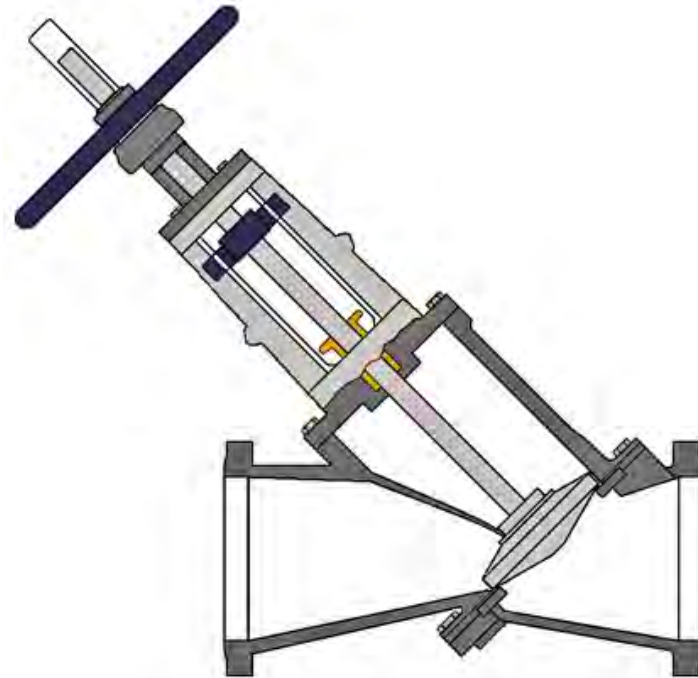

SchuF

Valve Magic

SchuF Valve Portfolio

Control Valves	Angle Control	Globe Control	Wafer Control	Backpressure Control	Pump re-circulation
Lift Plug Valves	Lift Plug On-Off Isolation	Lift Plug Switching	Lift Plug Bypass	Coker IsoPlug	Coker IsoPlug
Bottom Outlet	RAM Bottom Outlet	Disc Lowering BOV	Disc Rising BOV	Spray Rinse	
Sampling Valves	Line Sampling	Screw-In Sampling	Submersed Sampling	Wafer Sampling	
Diverter Valves	Multiport Diverter	Lift Plug Diverter	Changeover Valve	Changeover Combination	
Globe Valves	Y- Globe	Globe Control			
Tank Valves	In-Lying Disc	In-Lying Disc/Plug			
Other	High Pressure Angle	Slide Gate Valve	Distributor Valve	Ditch Valve	Line Blinds

Lift Plug Valves

Type 12DR

Type 14DR

Valves for Alumina Service

Type 16AS

Type 18AS

Valves for Alumina Service

Type 19AS

Type 50AS

Disc Bottom Outlet Valves

Type 24BM

Type 24BS

Disc Bottom Outlet Valves

Type 25BS

Type 25BF

RAM Bottom Outlet Valves