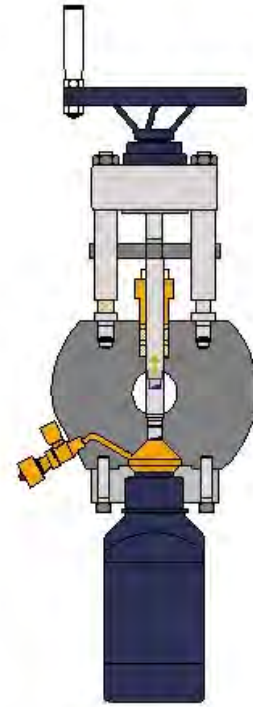

Type 50AS

Disc Bottom Outlet Valves

Type 24BM

Type 24BS

Disc Bottom Outlet Valves

Type 25BS

Type 25BF

RAM Bottom Outlet Valves

Type 26KS

Type 27SE

RAM Bottom Outlet Valves

Type 28SK

Type 28SV

Sampling Valves / Line Sampling

Type 30CH

Type 30TS

Sampling Valves / Wafer Sampling

Type 31PF

Type 31PF Combination

Sampling Valves / Wafer Sampling

Type 31PF

Type 33PS

Sampling Valves / Screw In

Type 32PG

Type 32PT

Diverter Valves

Type 44YB

Type 42TK

Y Globe Valves

Type 50SK

Type 50SK

Y Globe Valve Combination